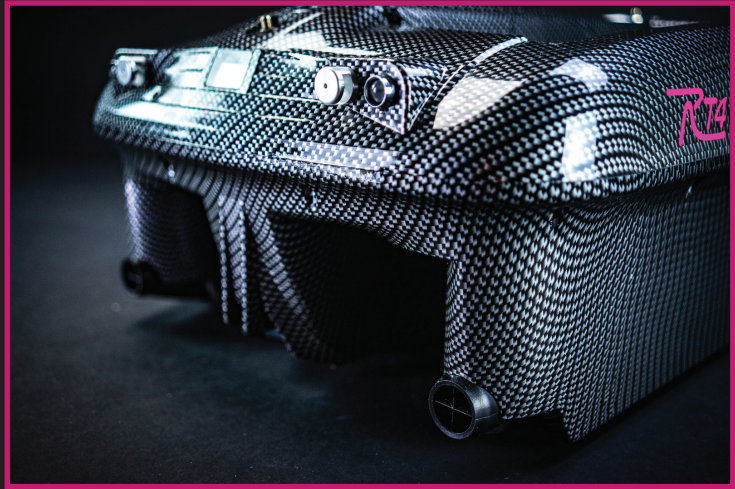

New: Flip Flop Airbrush Painting

Now also with multicolored flip flop varnish, which changes the color depending on the angle of view!

// RT4 individual Design options

// BASIC

// CAMO

// RACE

FLIPFLOP

Custom
Designs

// BASIC

// CAMO

// RACE

// FLIPFLOP

// CARBON (STANDARD)

// BASIC

// CAMO

// RACE