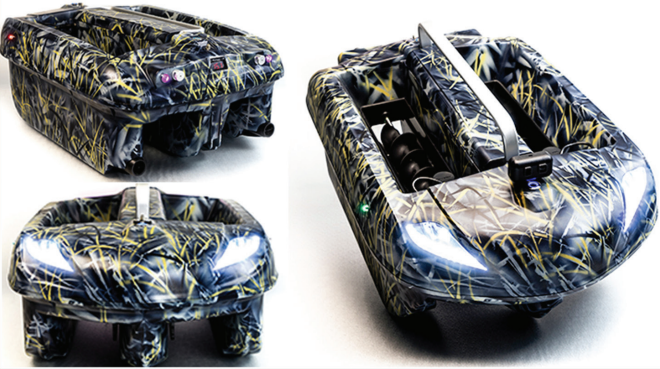

New: Flip Flop Airbrush Painting

Now also with multicolored flip flop varnish, which changes the color depending on the angle of view!

// RT4 individual Design options

// BASIC

// CAMO

// RACE

FLIPFLOP

Custom
Designs

// BASIC

// CAMO

// RACE

// FLIPFLOP

// CARBON (STANDARD)

// BASIC

// CAMO

// RACE